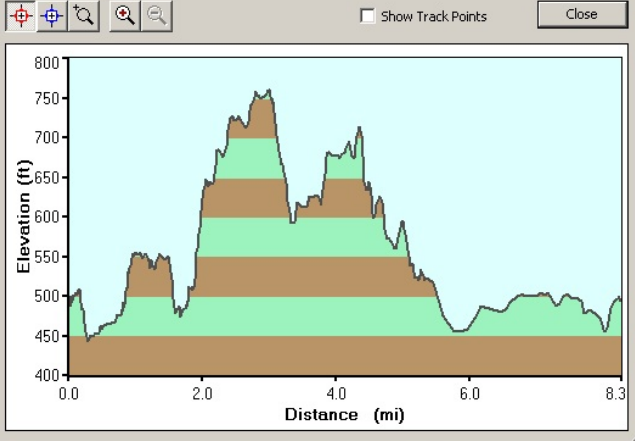

Waypoints(39)	
Tracks(1)	
Name	Points
26-DEC-07	342

Vertical Profile

Points	Length	Area	Elapsed Time	Avg. Speed	Filter...
342	8.3 mi	2.3 sq mi			