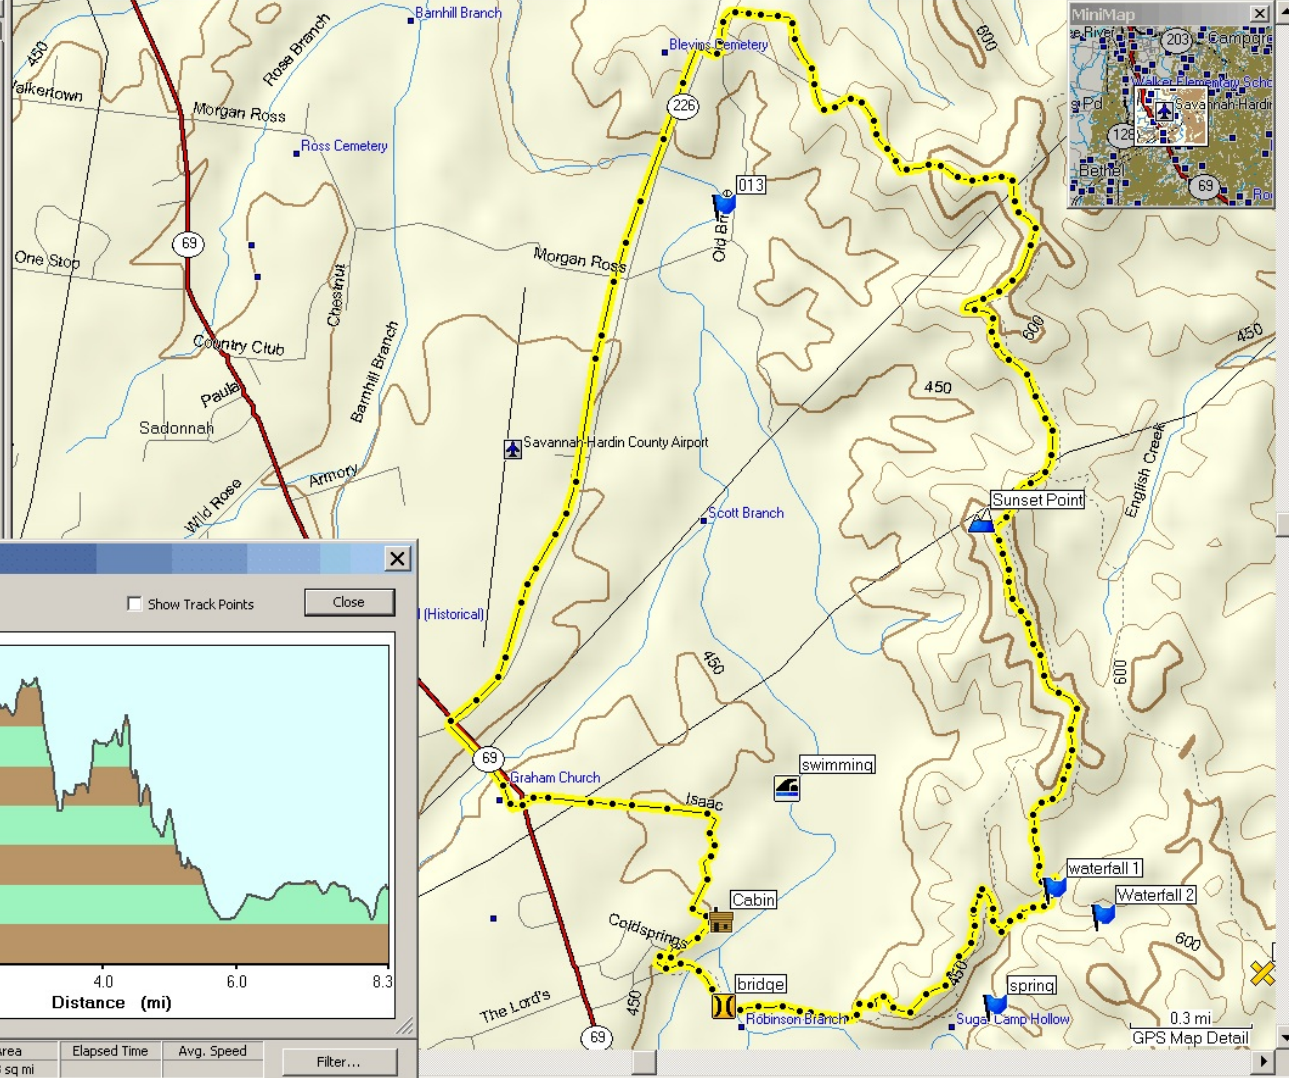

Waypoints(39)	
Tracks(1)	
Name	Points
26-DEC-07	342

Vertical Profile

Points	Length	Area	Elapsed Time	Avg. Speed	Filter...
342	8.3 mi	2.3 sq mi			