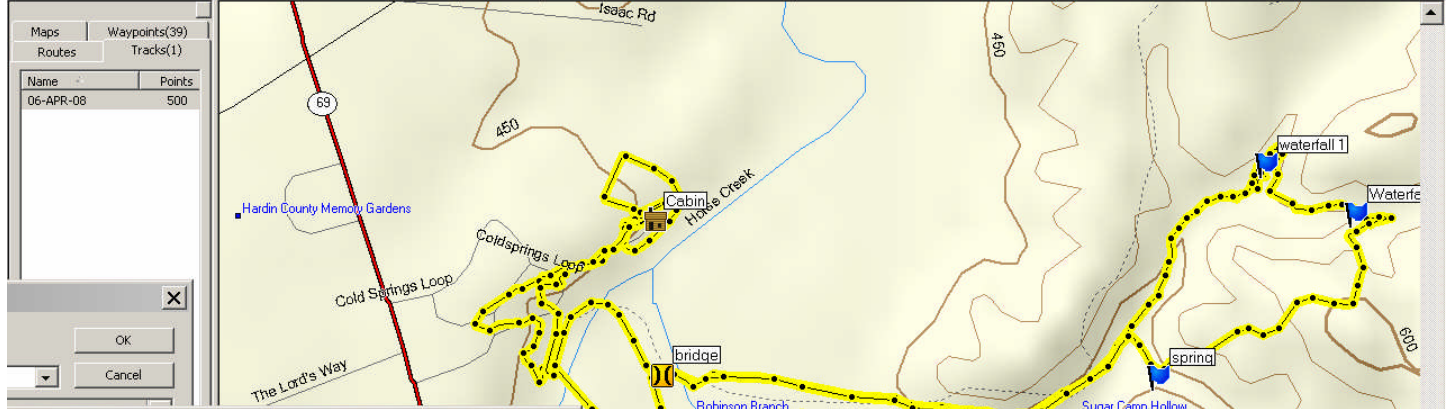

mountain bike ride 4 6 2008 - MapSource

File Edit Find Transfer View Tools Utilities Help

TOPO U.S. 2008 800 ft Highest

Lat/Lon hddd°mm.mmm'(WGS 84)