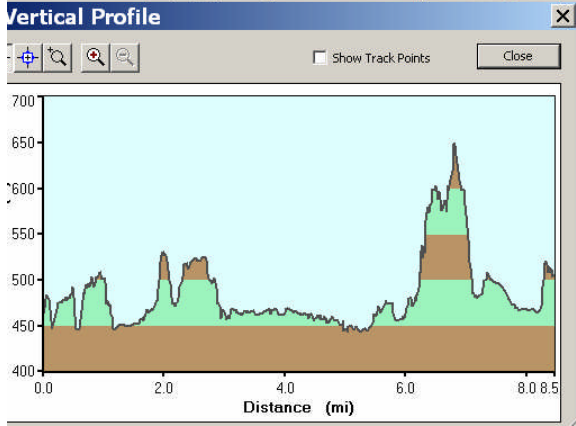

mountain bike ride 4 6 2008 - MapSource

File Edit Find Transfer View Tools Utilities Help

TOPO U.S. 2008 800 ft Highest

Lat/Lon hddd°mm.mmm'(WGS 84)